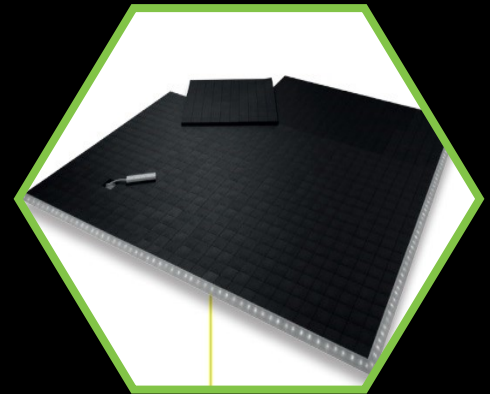

# Introducing...

Willow Group's revolutionary economical stand solution.

- Customer specific system
- Fully Reusable
- Expandable
- Easy quick onsite self assembly
- Seamless large format graphics
- Indoor or outdoor usage
- Econex® Cable management floor system
- Flexible product display options

“Why have a boring shell scheme when you can have an econex® stand solution”

[www.willowstands.com](http://www.willowstands.com)

**WG**  
**WILLOWGROUP**  
EXHIBITION SOLUTIONS